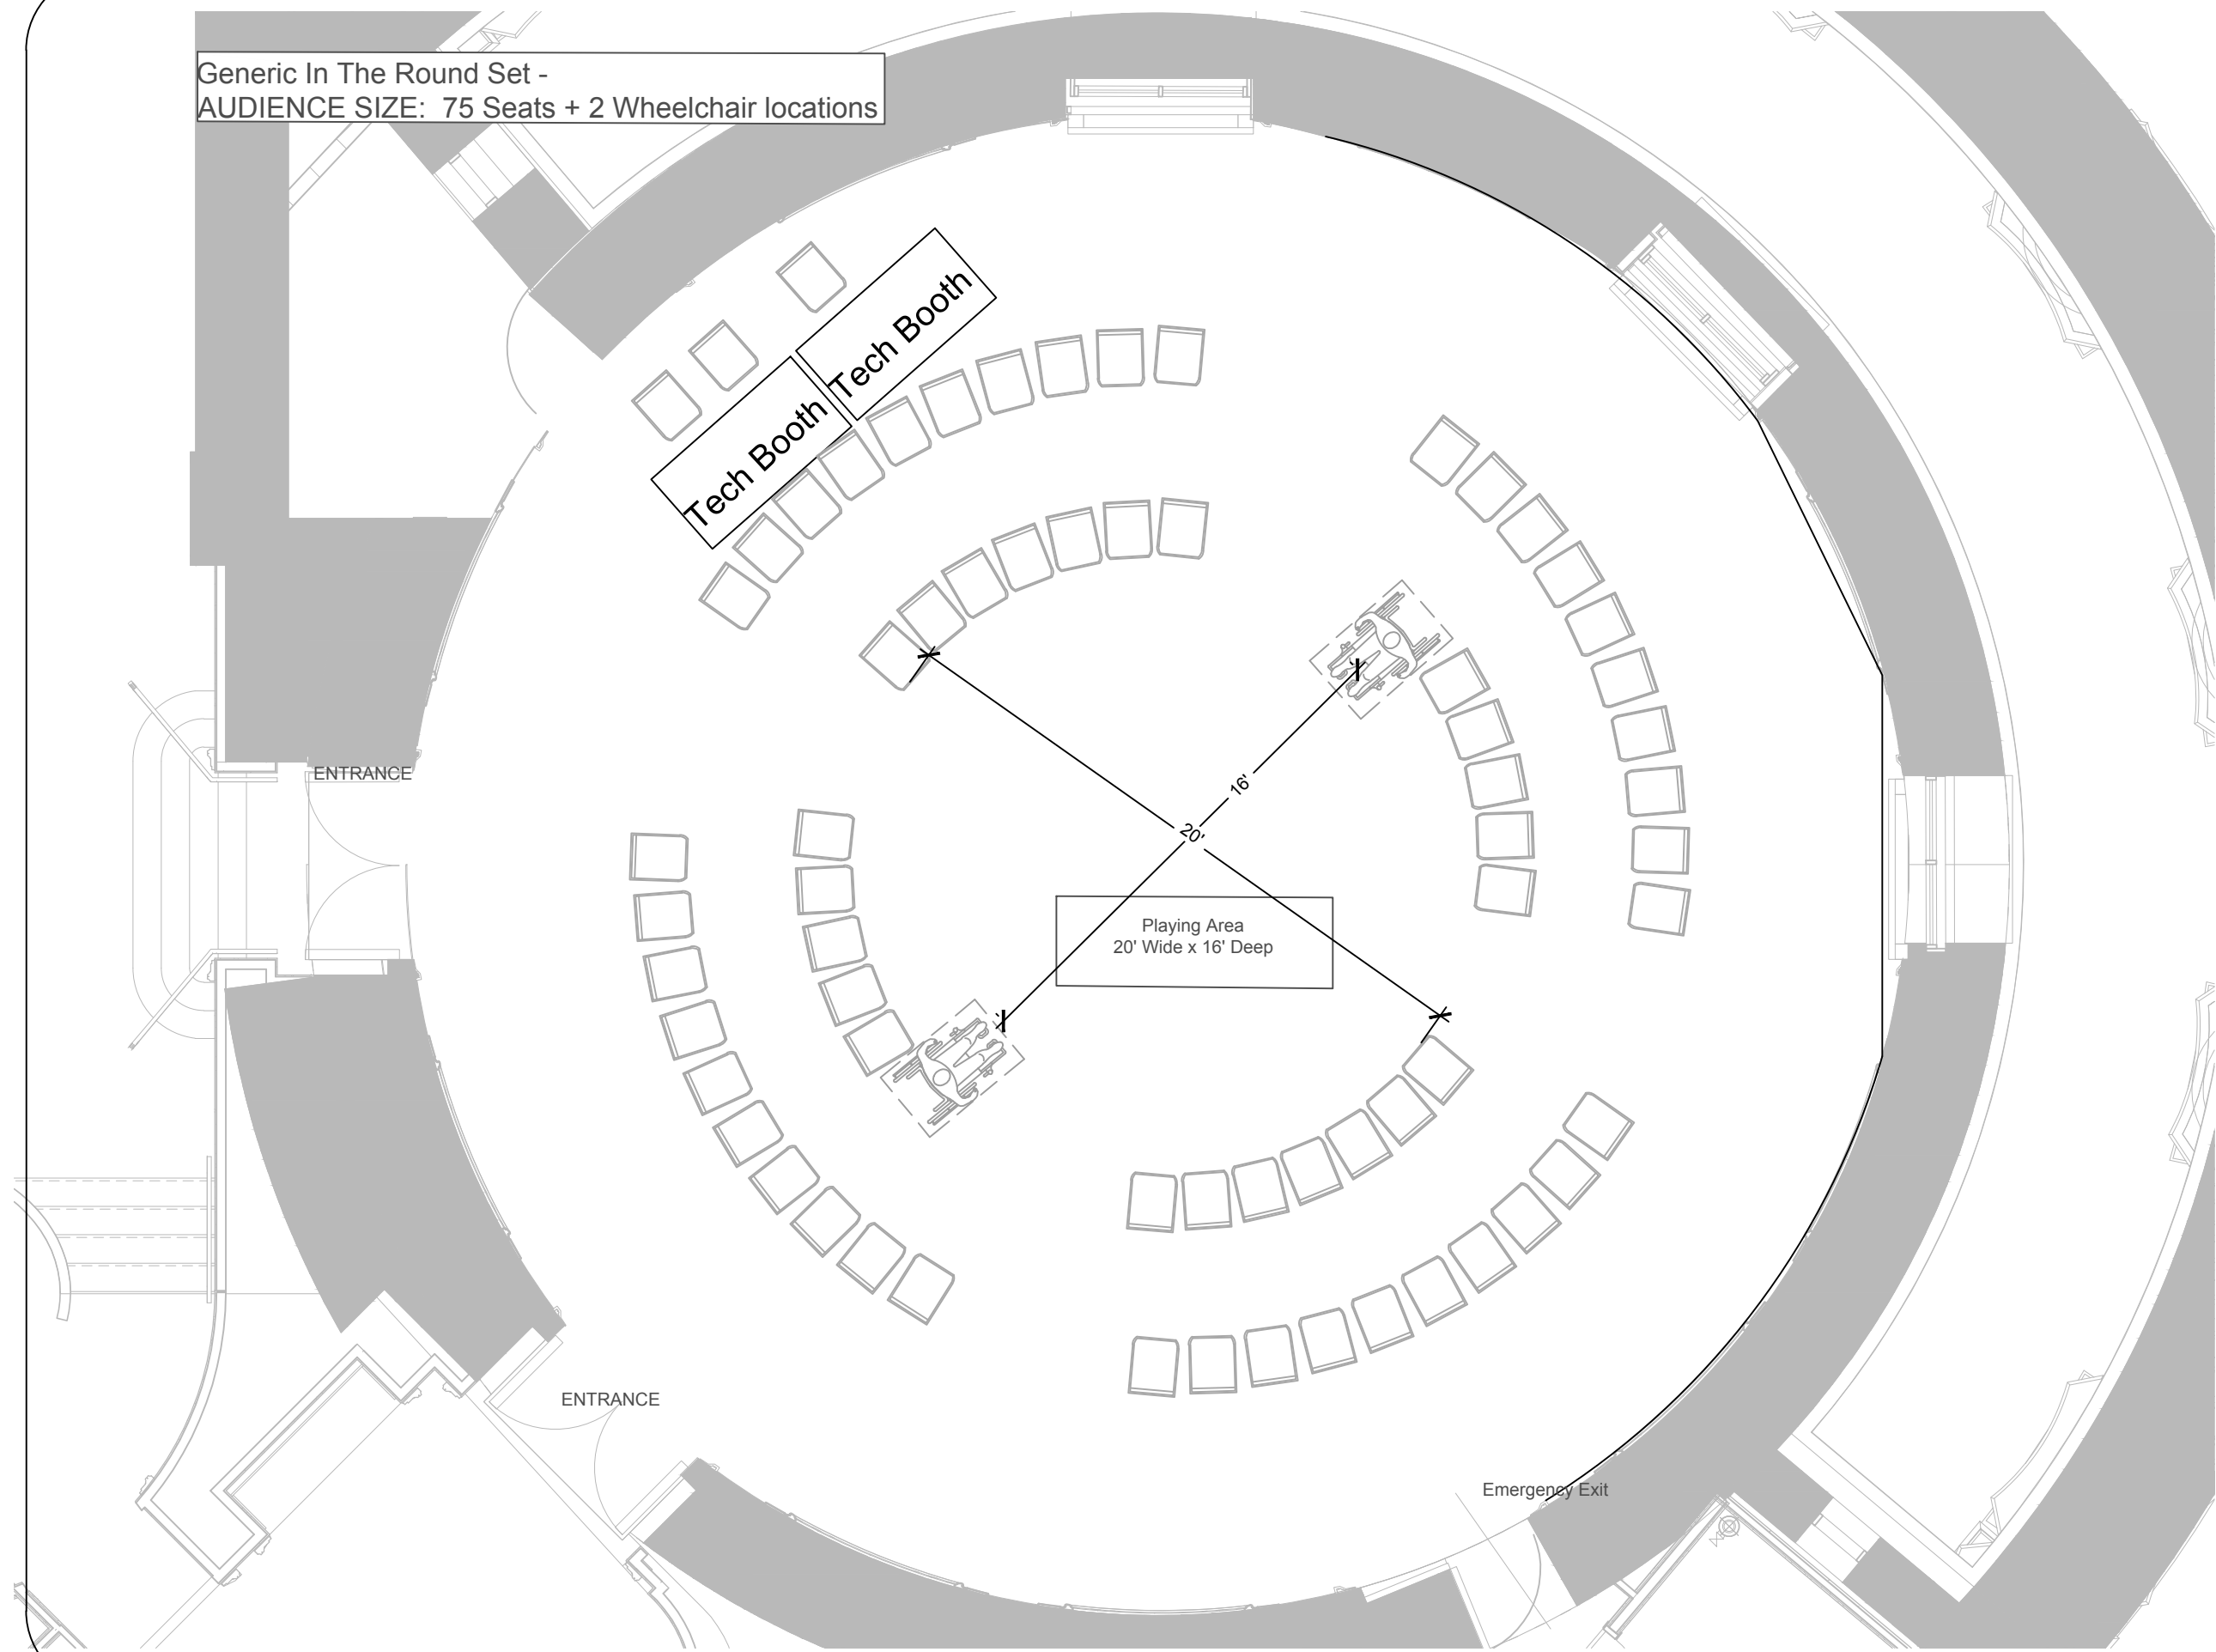

Generic In The Round Set -
AUDIENCE SIZE: 75 Seats + 2 Wheelchair locations

General Notes

Yale SCHWARZMAN CENTER

No.	Revision/Issue	Date

Firm Name and Address

Project Name and Address
Generic In the Round
Ground Plan Verison 2
Location - YSC Dome

Project	Sheet
Date Update 08/05/23	01
Scale 3/16	